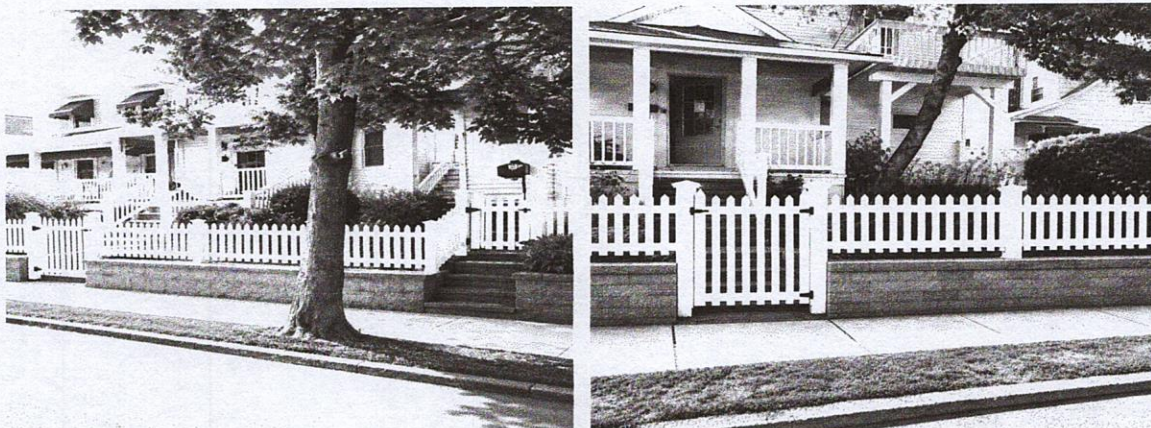

Proposed Fence & Gate Rendering

Conceptual Rendering for Design Review

Proposal Summary

- 4-foot white vinyl picket fence mounted behind the existing retaining wall.
- Matching gate at the main front walkway.
- Matching gate at the right-side stairs.
- Fence terminates at the property line and does not extend into the neighboring yard.

These renderings are illustrative only and intended to show the proposed appearance of the fence and gates.